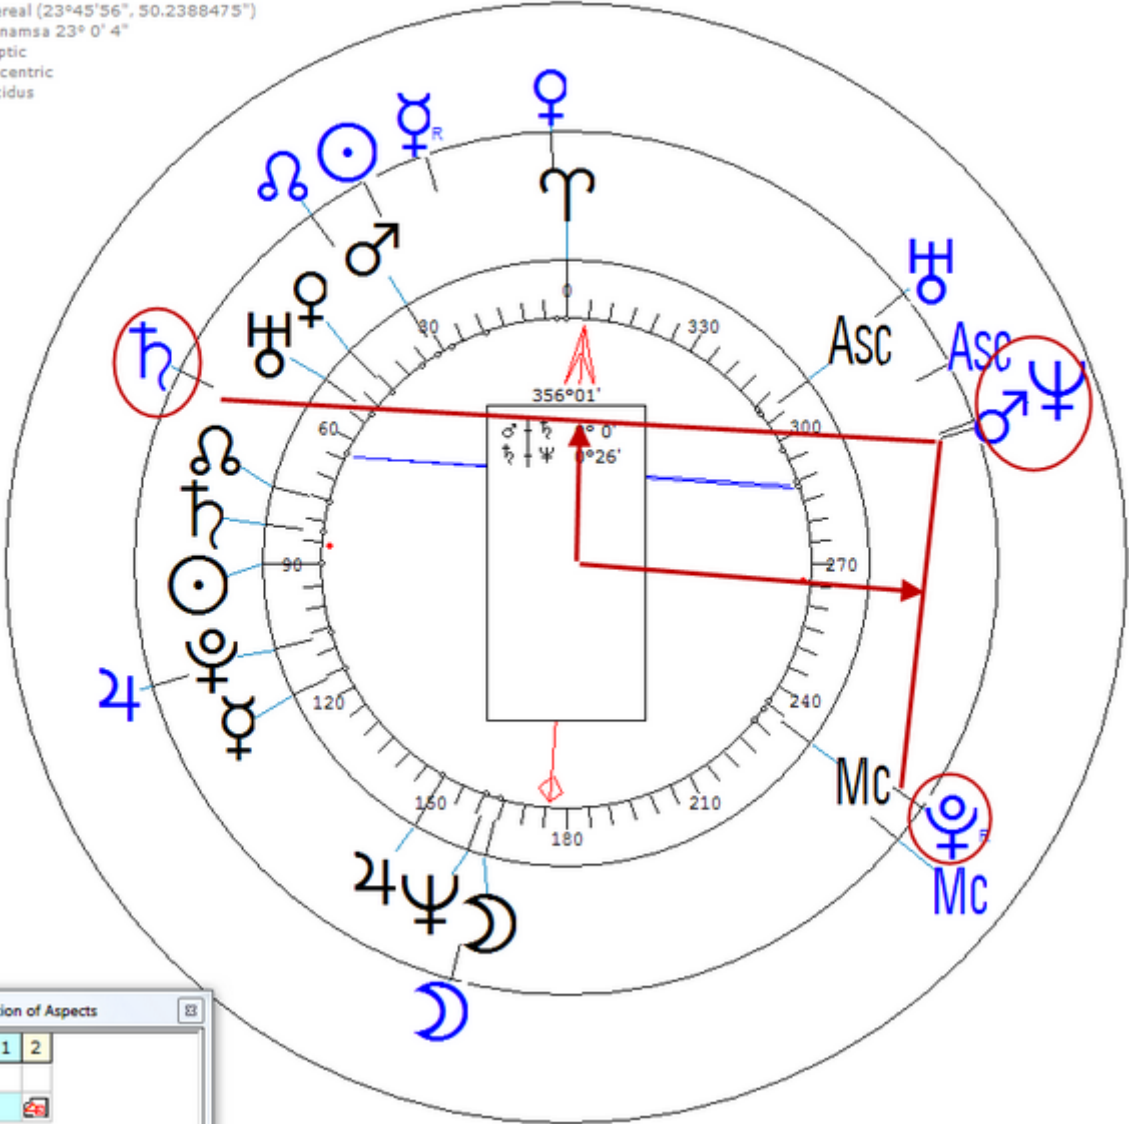

Lunar Return (Harmonic 1)

Lunar ♄/♁ = Lunar ♂/♃

Möllemann, Jürgen W.
15 July 1945 Sun 22:45 (GMT+2) 48n23 10e53
Augsburg, Germany
Sidereal (23°45'56", 50.2388475")
Ayanamsa 23° 0' 4"
Ecliptic
Geocentric
Placidus

Direction of Aspects	
1	2
1	
2